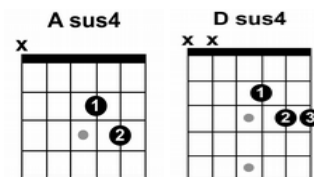

Better Man – Pearl Jam

06:55:46 AM 06/16/22

Key: Notes:

[Intro]

D* – E* – D* – E*

[Verse 1]

D* D* E* E*
Waiting, watching the clock, it's 4 o'clock, it's got to stop
D* D* E* E*
Tell him, take no more she practices her speech
F* G*
As he opens the door she rolls over
F* G*
Pretends to sleep as he looks her over

[Chorus]

D A G D
She lies and says she's in love with him
A G D
Can't find a better man
A G D
She dreams in color she dreams in red
Asus4 A Asus4 A
Can't find a better man
D Dsus4 D Dsus4
Can't find a better man
Asus4 A Asus4 A G – G – G – G
Can't find a better man Oh

D* E*

[Verse 2]

D* D* E* E*
Talking to herself there's no one else who needs to know
D* D* E* E*
She tell herself Oh Memories, back when she was bold and strong and waited for
F* G*
The world to come along
F* G*
Swears she knew it now she swears he's gone

Intro
(hold bass notes with your thumb)

D* E* F* G*
e | -0--0--0--0--0- |
B | -3--5--6--8-- |
G | -2--4--5--7-- |
D | -0--0--0--0--0- |
A | -0--0--0--0--0- |
E | -2--4--5--7-- |

[Chorus]

D A G D
She lies and says she's in love with him
A G D
Can't find a better man
A G D
She dreams in color she dreams in red
A G D
Can't find a better man
A G D
She lies and says she still loves him
A G D
Can't find a better man
A G D
She dreams in color she dreams in red
Asus4 A Asus4 A
Can't find a better man
D Dsus4 D Dsus4
Can't find a better man
Asus4 A Asus4 A G – G – G – G
Can't find a better man